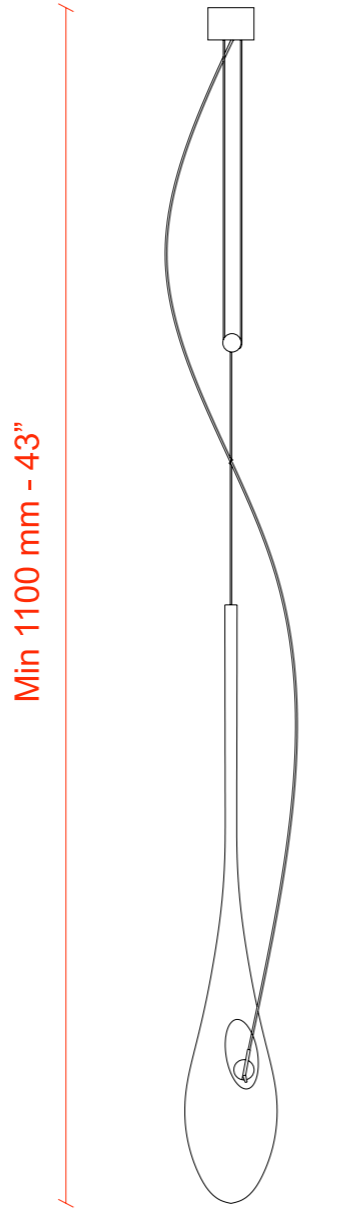

ANDROMEDA

drop

TECH SPEC

Min 750 mm - 29"

max 160 mm - 6"

max: 140 mm - 5"

114/WS "DROP"

BULBS: G9 X 1 X 40 W
WEIGHT: 4 Kg

Min 1100 mm - 43"

Min 180 mm - 7"

114/HLL "DROP"

BULBS: G9 X 1 X 40 W
WEIGHT: 9 Kg

drop

ANDROMEDA

DROP

ANDROMEDAMURANO
CALLE MIOTTI 16 MURANO VE