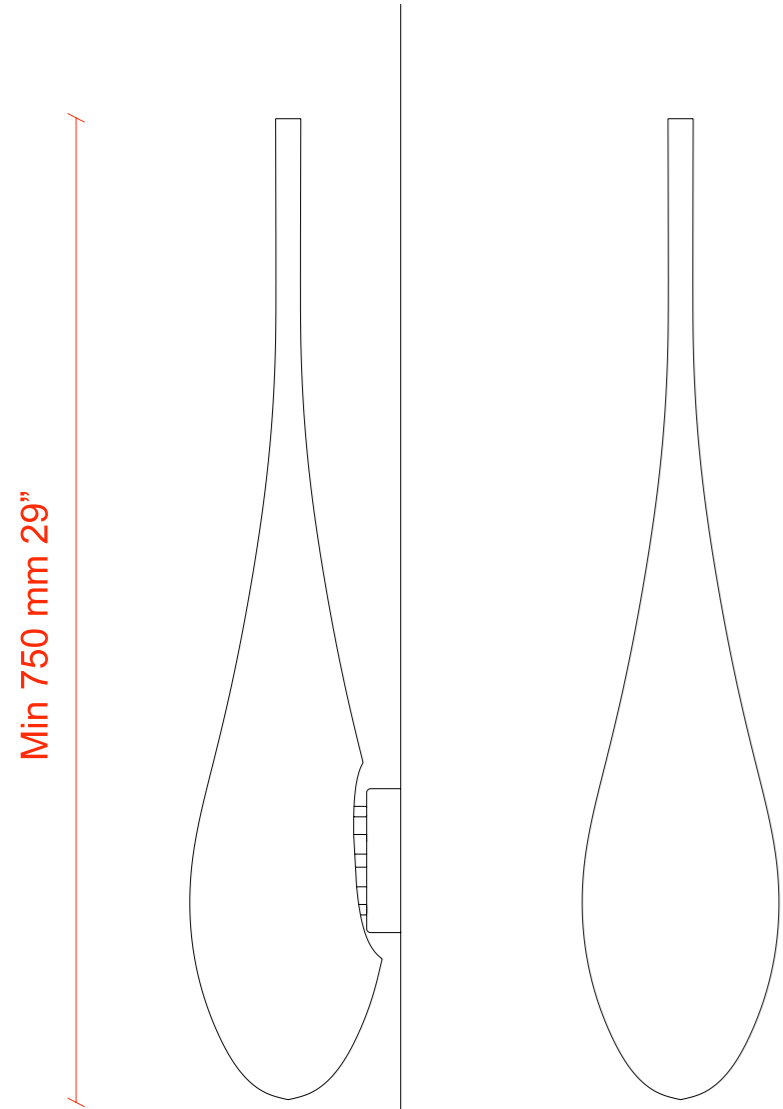

ANDROMEDA

drop

TECH SPEC

Min 750 mm - 29"

max 160 mm - 6"

max: 140 mm - 5"

114/WS "DROP"

BULBS: G9 X 1 X 40 W
WEIGHT: 4 Kg

Min 1100 mm - 43"

Min 180 mm - 7"

114/HLL "DROP"

BULBS: G9 X 1 X 40 W
WEIGHT: 9 Kg

drop

ANDROMEDA

DROP

ANDROMEDAMURANO
CALLE MIOTTI 16 MURANO VE